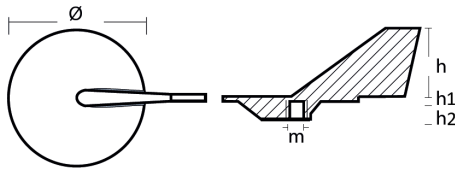

01104AL

Yamaha - Serie Yamaha anodes and kit anodes / Anodi e kit anodi Yamaha

AL Aluminium Brand: Yamaha

Yamaha trim tab anode

Product technical specification

COD	kg	lbs		h	h1	h2	Ø	m
01104AL	0.17	0.37	mm	48	9	19	90	10x1,25
			inch	1.89	0.35	0.75	3.54	mm

Main features

Catalog page:

Where it is installed: Yamaha 40-90 HP

Original code: 688-45371-02

Sold in the kit: KITYAMAHA60-90

Other information

Barcode: 8059617815585

Boat type: motorboat with outboard