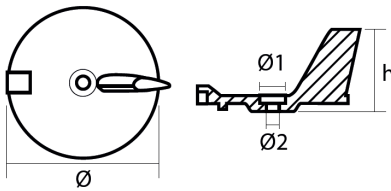

01141

Yamaha - Serie Yamaha anodes and kit anodes / Anodi e kit anodi Yamaha

ZN Zinc Brand: Yamaha

Yamaha trim tab anode

Product technical specification

COD	kg	lbs		h	Ø	Ø1	Ø2
01141	0.22	0.49	mm	55	95	17	9
			inch	2.17	3.74	0.67	0.35

Main features

Catalog page:

Where it is installed: Yamaha 25-60HP

Original code: 67C-45371-00

Alias: 01913

Sold in the kit: KITYAMAHA40-60

Other information

Barcode: 8033837065463