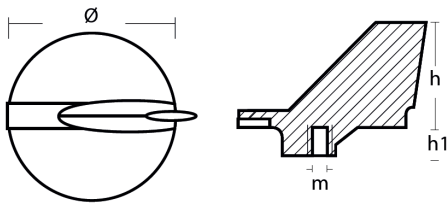

01124AL

Yamaha - Serie Yamaha anodes and kit anodes / Anodi e kit anodi Yamaha

AL Aluminium Brand: Yamaha

Yamaha trim tab anode

Product technical specification

COD	kg	lbs		l	h1	Ø	m
01124AL	0.27	0.60	mm inch	71 2.80	14 0.55	99 3.90	10x1,25 mm

Main features

Catalog page:

Where it is installed: Yamaha 200-300 HP

Original code: 61A-45371-00

Sold in the kit: KITYAMAHA200-250

Other information

Barcode: 8059617815714

Boat type: motorboat with outboard