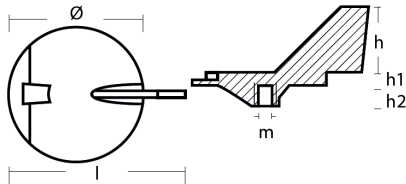

01134AL

Yamaha - Serie Yamaha anodes and kit anodes / Anodi e kit anodi Yamaha

AL Aluminium Brand: Yamaha

Yamaha trim tab anode standard rotation

Product technical specification

COD	kg	lbs		l	h	h1	h2	Ø	m
01134AL	0.26	0.57	mm	140	60	6	14	100	10x1,25
			inch	5.51	2.36	0.24	0.55	3.94	mm

Main features

Catalog page:

Where it is installed: Yamaha 150-200HP

Original code: 6K1-45371-01 6K1-45371-02

Sold in the kit: KITYAMAHA150-200CR

Other notes: counter rotation

Other information

Barcode: 8059617815806