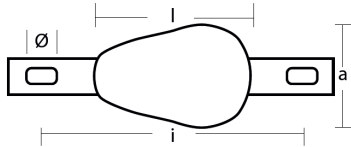

TECNOSEAL NL B.V.
 Moerbeij 2b
 3371 NZ
 Hardinxveld-Giessendam
 NETHERLANDS
 Tel. +31 (0) 85 486 1999
 sales@tecnoseal.nl
 www.tecnoseal.nl

00352-A1AL

Bolt on anodes with strap teardrop type - Serie Up to 3,10 kg / Fino a 3,10 Kg

AL Aluminium Brand: n/a

Bolt-on anode / Teardrop type h.c. 220
 With insert

Product technical specification

COD	kg	lbs		i	l	a	h	Ø	strap
00352-A1AL	1.28	2.82	mm	220	160	100	40	13x25	250x25x5
			inch	8.66	6.30	3.94	1.57	0.51x0.98	

Main features

Catalog page:

Other information

Barcode: 8052744984742

Boat type: various

Specific: bolt on type with external insert