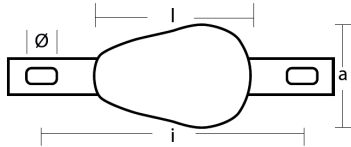

AL Aluminium Brand: n/a

Bolt-on anode / Teardrop type h.c. 200
With insert

Product technical specification

COD	kg	lbs		i	l	a	h	Ø	strap
00351-1AL	0.87	1.91	mm	200	135	87	35	13x25	250x25x5
			inch	7.87	5.31	3.43	1.38	0.51x0.98	

Main features

Catalog page:

Other information

Barcode: 8059617812768

Boat type: various

Specific: bolt on type with external insert