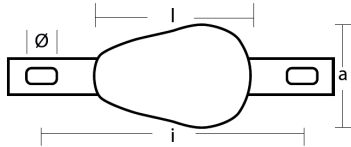

AL Aluminium Brand: n/a

Bolt-on anode / Teardrop type h.c. 200
With insert

Product technical specification

COD	kg	lbs		i	l	a	h	Ø	strap
00350BAL	0.56	1.23	mm	200	120	78	25	13x35	255x25x5
			inch	7.87	4.72	3.07	0.98	0.51x1.38	

Main features

Catalog page:

Other information

Barcode: 8059617811020

Boat type: various

Specific: bolt on type with external insert