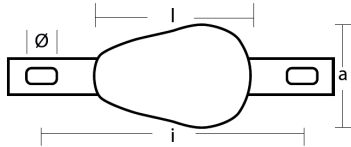

TECNOSEAL NL B.V.
Moerbeij 2b
3371 NZ
Hardinxveld-Giessendam
NETHERLANDS
Tel. +31 (0) 85 486 1999
sales@tecnoseal.nl
www.tecnoseal.nl

00351-2-BAL

Bolt on anodes with strap teardrop type - Serie Up to 3,10 kg / Fino a 3,10 Kg

AL Aluminium Brand: n/a

Bolt-on anode / Teardrop type h.c. 200
With insert

Product technical specification

COD	kg	lbs		i	l	a	h	Ø	strap
00351-2-BAL	1.02	2.24	mm	200	140	90	42	13x25	250x25x5
			inch	7.87	5.51	3.54	1.65	0.51x0.98	

Main features

Catalog page:

Other information

Barcode: 8059617812805

Boat type: various

Specific: bolt on type with external insert