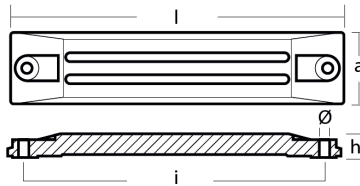

01406AL

Honda - Serie Honda anodes and kit anodes / Anodi e kit anodi Honda

AL Aluminium Brand: Honda

Honda large bar anode for stern bracket

Product technical specification

COD	kg	lbs		l	a	h	i	Ø
01406AL	0.33	0.72	mm	225	50	15	202	6
			inch	8.86	1.97	0.59	7.95	0.24

Main features

Catalog page:

Where it is installed: Honda BF 75-250HP (1997-2007)

Original code: 06411-ZW1-000 / 06411-ZW1-020

Sold in the kit: KITHONDABF

Other information

Barcode: 8059617813901

Boat type: motorboat with outboard