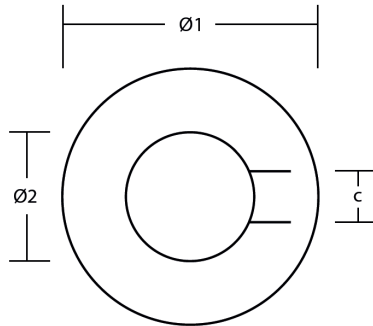

00419R

Rondelle inox per ogive Radice - Serie Up to Ø100 / Fino a Ø 100

Stainless Steel Brand: Radice

Stainless steel washer for Radice type propeller anode
 For Radice prop anodes fastening

Product technical specification

COD	kg	lbs		c	Ø1	Ø2
00419R	0.05	0.10	mm	20	100	50
			inch	0.79	3.94	1.97

Main features

Catalog page:

Other information

Barcode: 8033837061670

Boat type: various

Specific: n/a