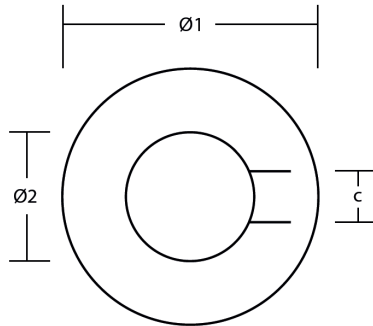

## 00417R

Rondelle inox per ogive Radice - Serie Up to Ø100 / Fino a Ø 100

### Product technical specification

COD	kg	lbs		c	Ø1	Ø2
00417R	0.04	0.08	mm	18	90	45
			inch	0.71	3.54	1.77

### Other information

Barcode: 8033837061663

Boat type: various

Specific: n/a