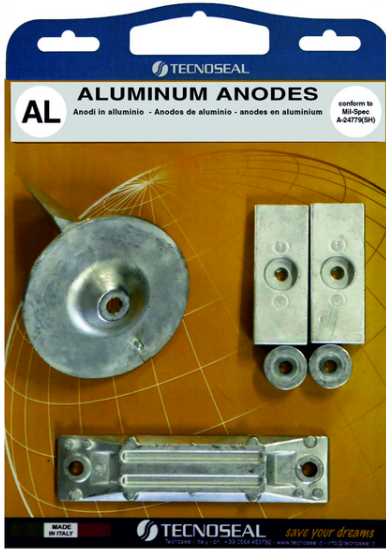

## KITHONDA40-50CAL

Honda - Serie Honda anodes and kit anodes / Anodi e kit anodi Honda

**AL** Aluminium Brand: Honda

Honda anode kit for 40-50HP plus

### Product technical specification

COD	kg	lbs
KITHONDA40-50CAL	0.58	1.28

### Main features

**Catalog page:**

**Where it is installed:** Honda 40-50HP

**Sold in the kit:**

**Kit composed of:** 1 x 01403AL

1 x 01404AL

2 x 01405AL

2 x 01408AL