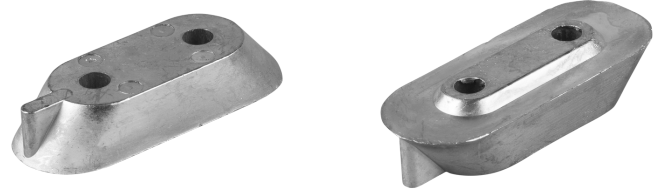

TECNOSEAL NL B.V.
 Moerbeij 2b
 3371 NZ
 Hardinxveld-Giessendam
 NETHERLANDS
 Tel. +31 (0) 85 486 1999
 sales@tecnoseal.nl
 www.tecnoseal.nl

01915AL

Selva - Serie Plates

AL Aluminium Brand: Selva

Selva anode plate for engine

Product technical specification

COD	kg	lbs		l	a	h	i	Ø
01915AL	0.04	0.09	mm	63	25	14	26	6.50
			inch	2.48	0.98	0.55	1.02	0.25

Main features

Catalog page:

Alias: 01123

Other information

Barcode: 8058774838185