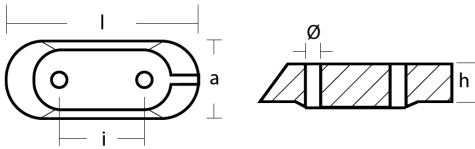

TECNOSEAL FOUNDRY s.r.l
Via Senese, 193
58100 Grosseto
ITALY
www.tecnoseal.it

Headquarters
Tel. +39 0564 453792

Commerciale Italia
Tel. +39 0564 465483
nautica.italia@tecnoseal.it

Export department
Tel. +39 0564 453917
sales@tecnoseal.com

TECNOSEAL MARINE ANODES USA
2070 NW29th St. - Oakland Park
Fort Lauderdale, FL 33311 - USA
Tel: +1 (954) 874.6309
info@tecnoseal-usa.com
www.tecnoseal-usa.com

TECNOSEAL UK LTD
Unit 5, Crosshouse Centre
The Crosshouse Road
Southampton - SO14 5GZ - UK
Tel: +44 (0) 2380 338941
sales@tecnoseal.co.uk
www.tecnoseal.co.uk

TECNOSEAL NL B.V.
Moerbeij 2b
3371 NZ
Hardinxveld-Giessendam
NETHERLANDS
Tel. +31 (0) 85 486 1999
sales@tecnoseal.nl
www.tecnoseal.nl

01915AL

Selva - Serie Plates

AL Aluminium Brand: Selva

Selva anode plate for engine

Product technical specification

COD	kg	lbs		l	a	h	i	Ø
01915AL	0.04	0.09	mm	63	25	14	26	6.50
			inch	2.48	0.98	0.55	1.02	0.25

Main features

Catalog page:

Alias: 01123

Other information

Barcode: 8058774838185

Boat type: motorboat with outboard

Specific: outboard