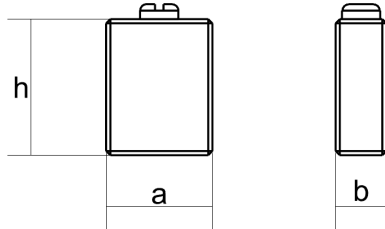

SPAZZ1

Propeller shaft grounding system - Serie Shaft grounding system / Sistema messa a terra dell'asse

n/a **Brand:** n/a

Replacement graphite brush for shaft grounding rings
From 07040 to 07070

Product technical specification

COD	kg	lbs		a	b	h	m
SPAZZ1	0.06	0.14	mm	16	8	25	3MA mm
			inch	0.63	0.31	0.98	

Main features

Catalog page:

Other information

Barcode: 8052744984551

Boat type: various

Specific: n/a