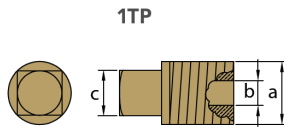

02023TP

Caterpillar - Serie Pencil anodes

 **Brass Brand: Caterpillar**

Caterpillar pencil anode for heat exchangers
 Brass plug only

Product technical specification

COD	kg	lbs		a	b	c
02023TP	0.04	0.09	mm inch	1/2" GAS CONICO (bspt)	3/8"UNC	14 0.55

Main features

Catalog page:

Alias: 02024-1TP, 02024TP

Other information

Barcode: 8033837067160

Boat type: various

Specific: Brass plug