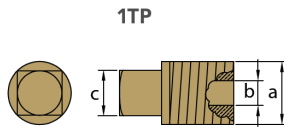

02024-1TP

Caterpillar - Serie Pencil anodes

 **Brass Brand: Caterpillar**

Caterpillar pencil anode for heat exchangers
 Brass plug only

Product technical specification

COD	kg	lbs		a	b	c
02024-1TP	0.04	0.09	mm inch	1/2" GAS CONICO (bspt)	3/8" UNC	14 0.55

Main features

Catalog page:
Alias: 02024TP, 02023TP

Other information

Barcode: 8059617816346
Boat type: various
Specific: Brass plug