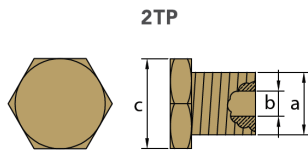

 **Brass Brand:** Lombardini

Lombardini pencil anode
 Brass plug only

Product technical specification

COD	kg	lbs		a	b	c
02350TP	0.05	0.11	mm	1/2" gas	12	22
			inch	conico (bspt)	0.47	0.87

Main features

Catalog page:
Alias: 02071TP