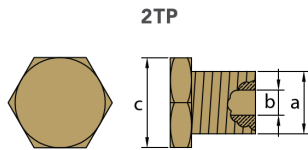

TECNOSEAL FOUNDRY s.r.l
Via Senese ,193
58100 Grosseto
ITALY
www.tecnoseal.it

Headquarters
Tel. +39 0564 453792

Commerciale Italia
Tel. +39 0564 465483
nautica.italia@tecnoseal.it

Export department
Tel. +39 0564 453917
sales@tecnoseal.com

TECNOSEAL MARINE ANODES USA
2070 NW29th St. - Oakland Park
Fort Lauderdale, FL 33311 - USA
Tel: +1 (954) 874.6309
info@tecnoseal-usa.com
www.tecnoseal-usa.com

TECNOSEAL UK LTD
Unit 5, Crosshouse Centre
The Crosshouse Road
Southampton - SO14 5GZ - UK
Tel: +44 (0) 2380 338941
sales@tecnoseal.co.uk
www.tecnoseal.co.uk

TECNOSEAL NL B.V.
Moerbeij 2b
3371 NZ
Hardinxveld-Giessendam
NETHERLANDS
Tel. +31 (0) 85 486 1999
sales@tecnoseal.nl
www.tecnoseal.nl

02353TP

Lombardini - Serie Lombardini anodes / Anodi Lombardini

Brass Brand: Lombardini

Lombardini pencil anode
Brass plug only

Product technical specification

COD	kg	lbs		a	b	c
02353TP	0.04	0.09	mm inch	18x1.5	10 0.39	24 0.94

Main features

Catalog page:
Alias: 02010TP/99

Other information

Barcode: 8033837068570
Boat type: Sailing boat
Specific: Brass plug